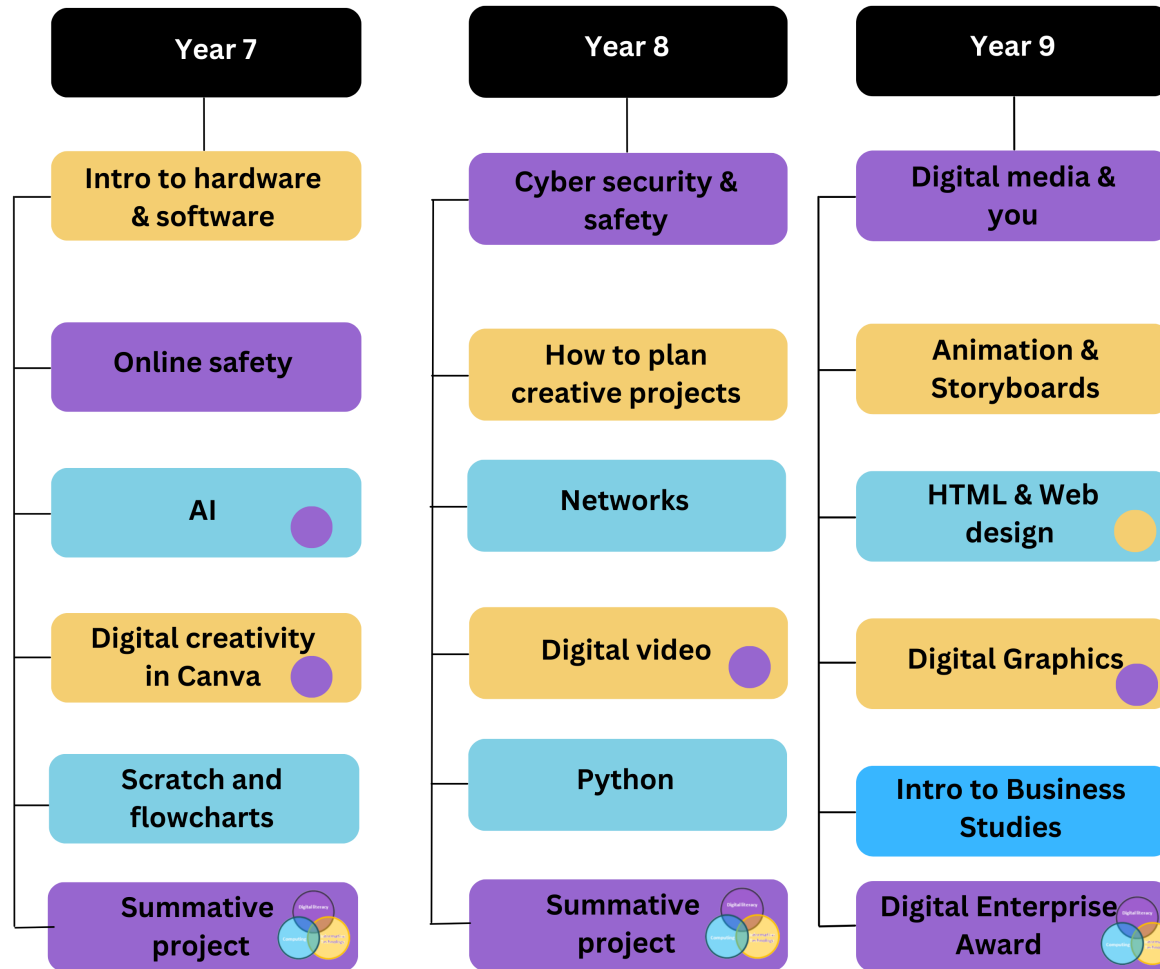

KS3 Computing long term plan

Department intent

When you leave us, at the end of Year 11 we would like you to leave here with the skills and knowledge to enable you to successfully navigate the ever-changing digital world in which we live. This will enable you to know how to be a responsible, respectful and resilient citizen of the digital world.