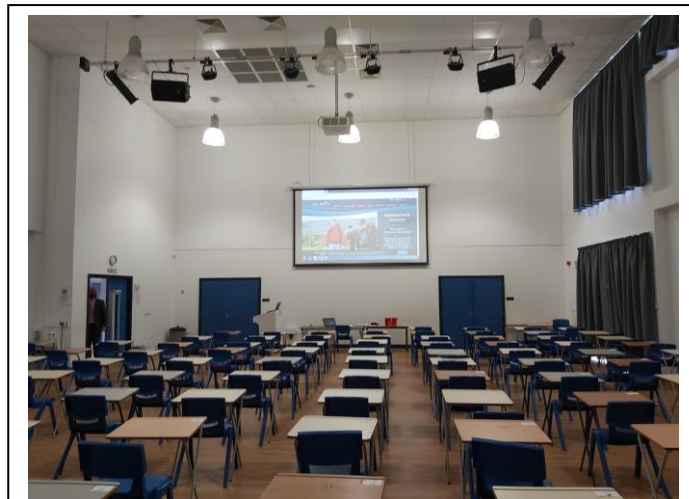

JOHN SPENCE COMMUNITY HIGH SCHOOL
COMMUNITY USE SPACES

Main Hall

197 M₂

Retractable Bleacher Seating for
222 people

Presentation Equipment

£30ph to hire

Dance Studio

119 M₂

Max. Occupancy 60 people

Sprung Flooring

Mirror and Bar

Presentation Equipment

£25ph to hire

Sports Hall

1284 M₂

Max. Occupancy 600 people

Presentation Equipment

£44ph/half hall £86ph full hall

**JOHN SPENCE COMMUNITY HIGH SCHOOL
COMMUNITY USE SPACES**

Drama Hall

149 M₂

Max. Occupancy 120 people

Blue Tooth Production Lighting
and Sound

£30ph to hire